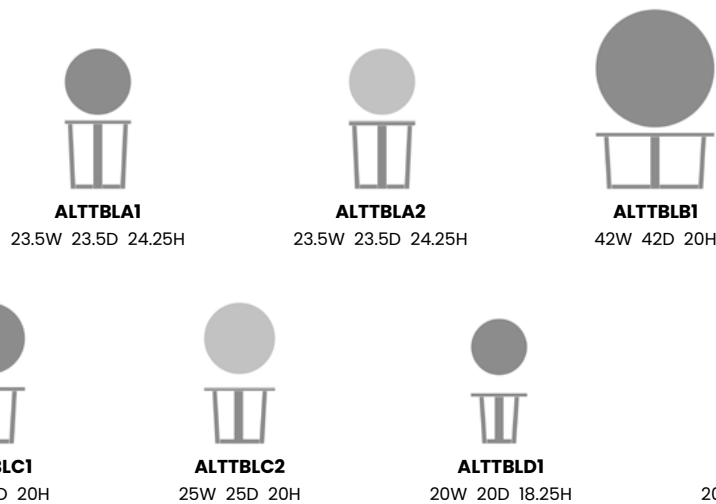

Statement of Line

6160 Peachtree Dunwoody Rd. Building C, Atlanta, GA 30328
1-877-MY-KWALU kwalu.com